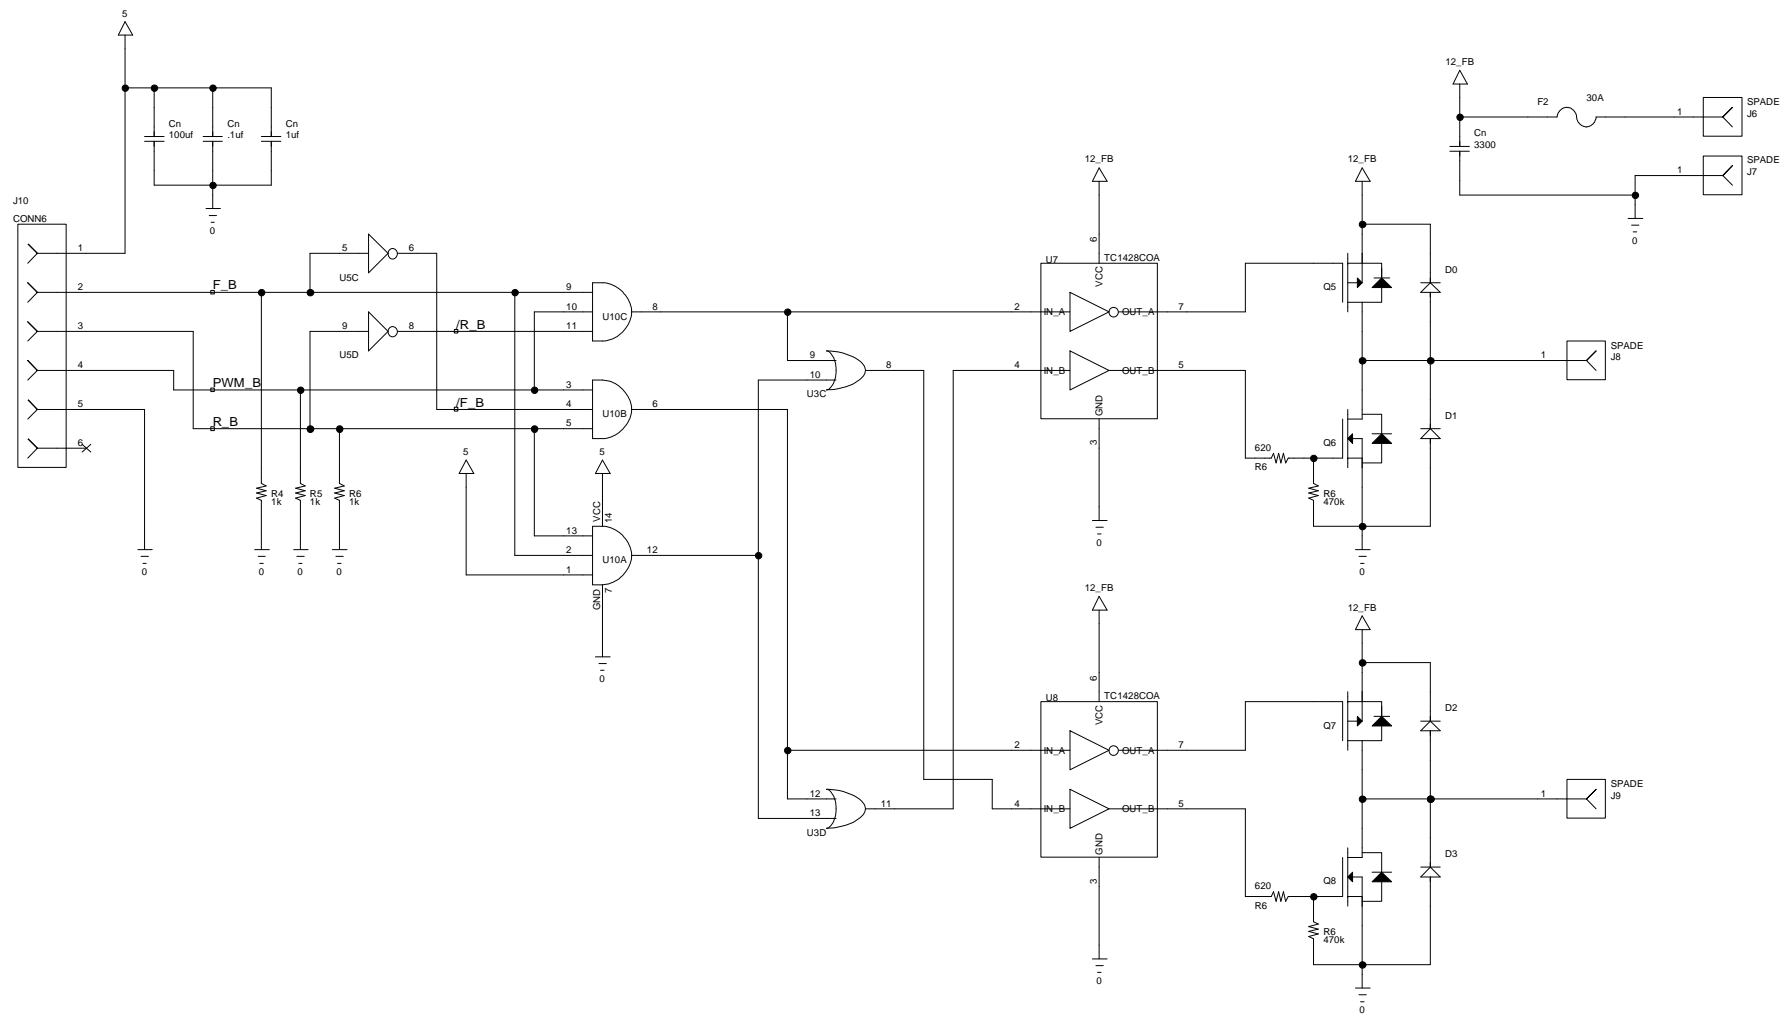

Title	
H-Bridge as modified 10-11-2009	
Author	
File	Document
Locations and Settings\Les H\Desktop\robot\hbridge-2.dsn	
Revision	Date
1.0	
Sheets	1 of 1

Title		H-Bridge as modified 10-11-2009	
Author			
File	s and Settings\Les H\Desktop\robot\hbridge-2.dsn		Document
Revision	Date	Sheets	
1.0		2	