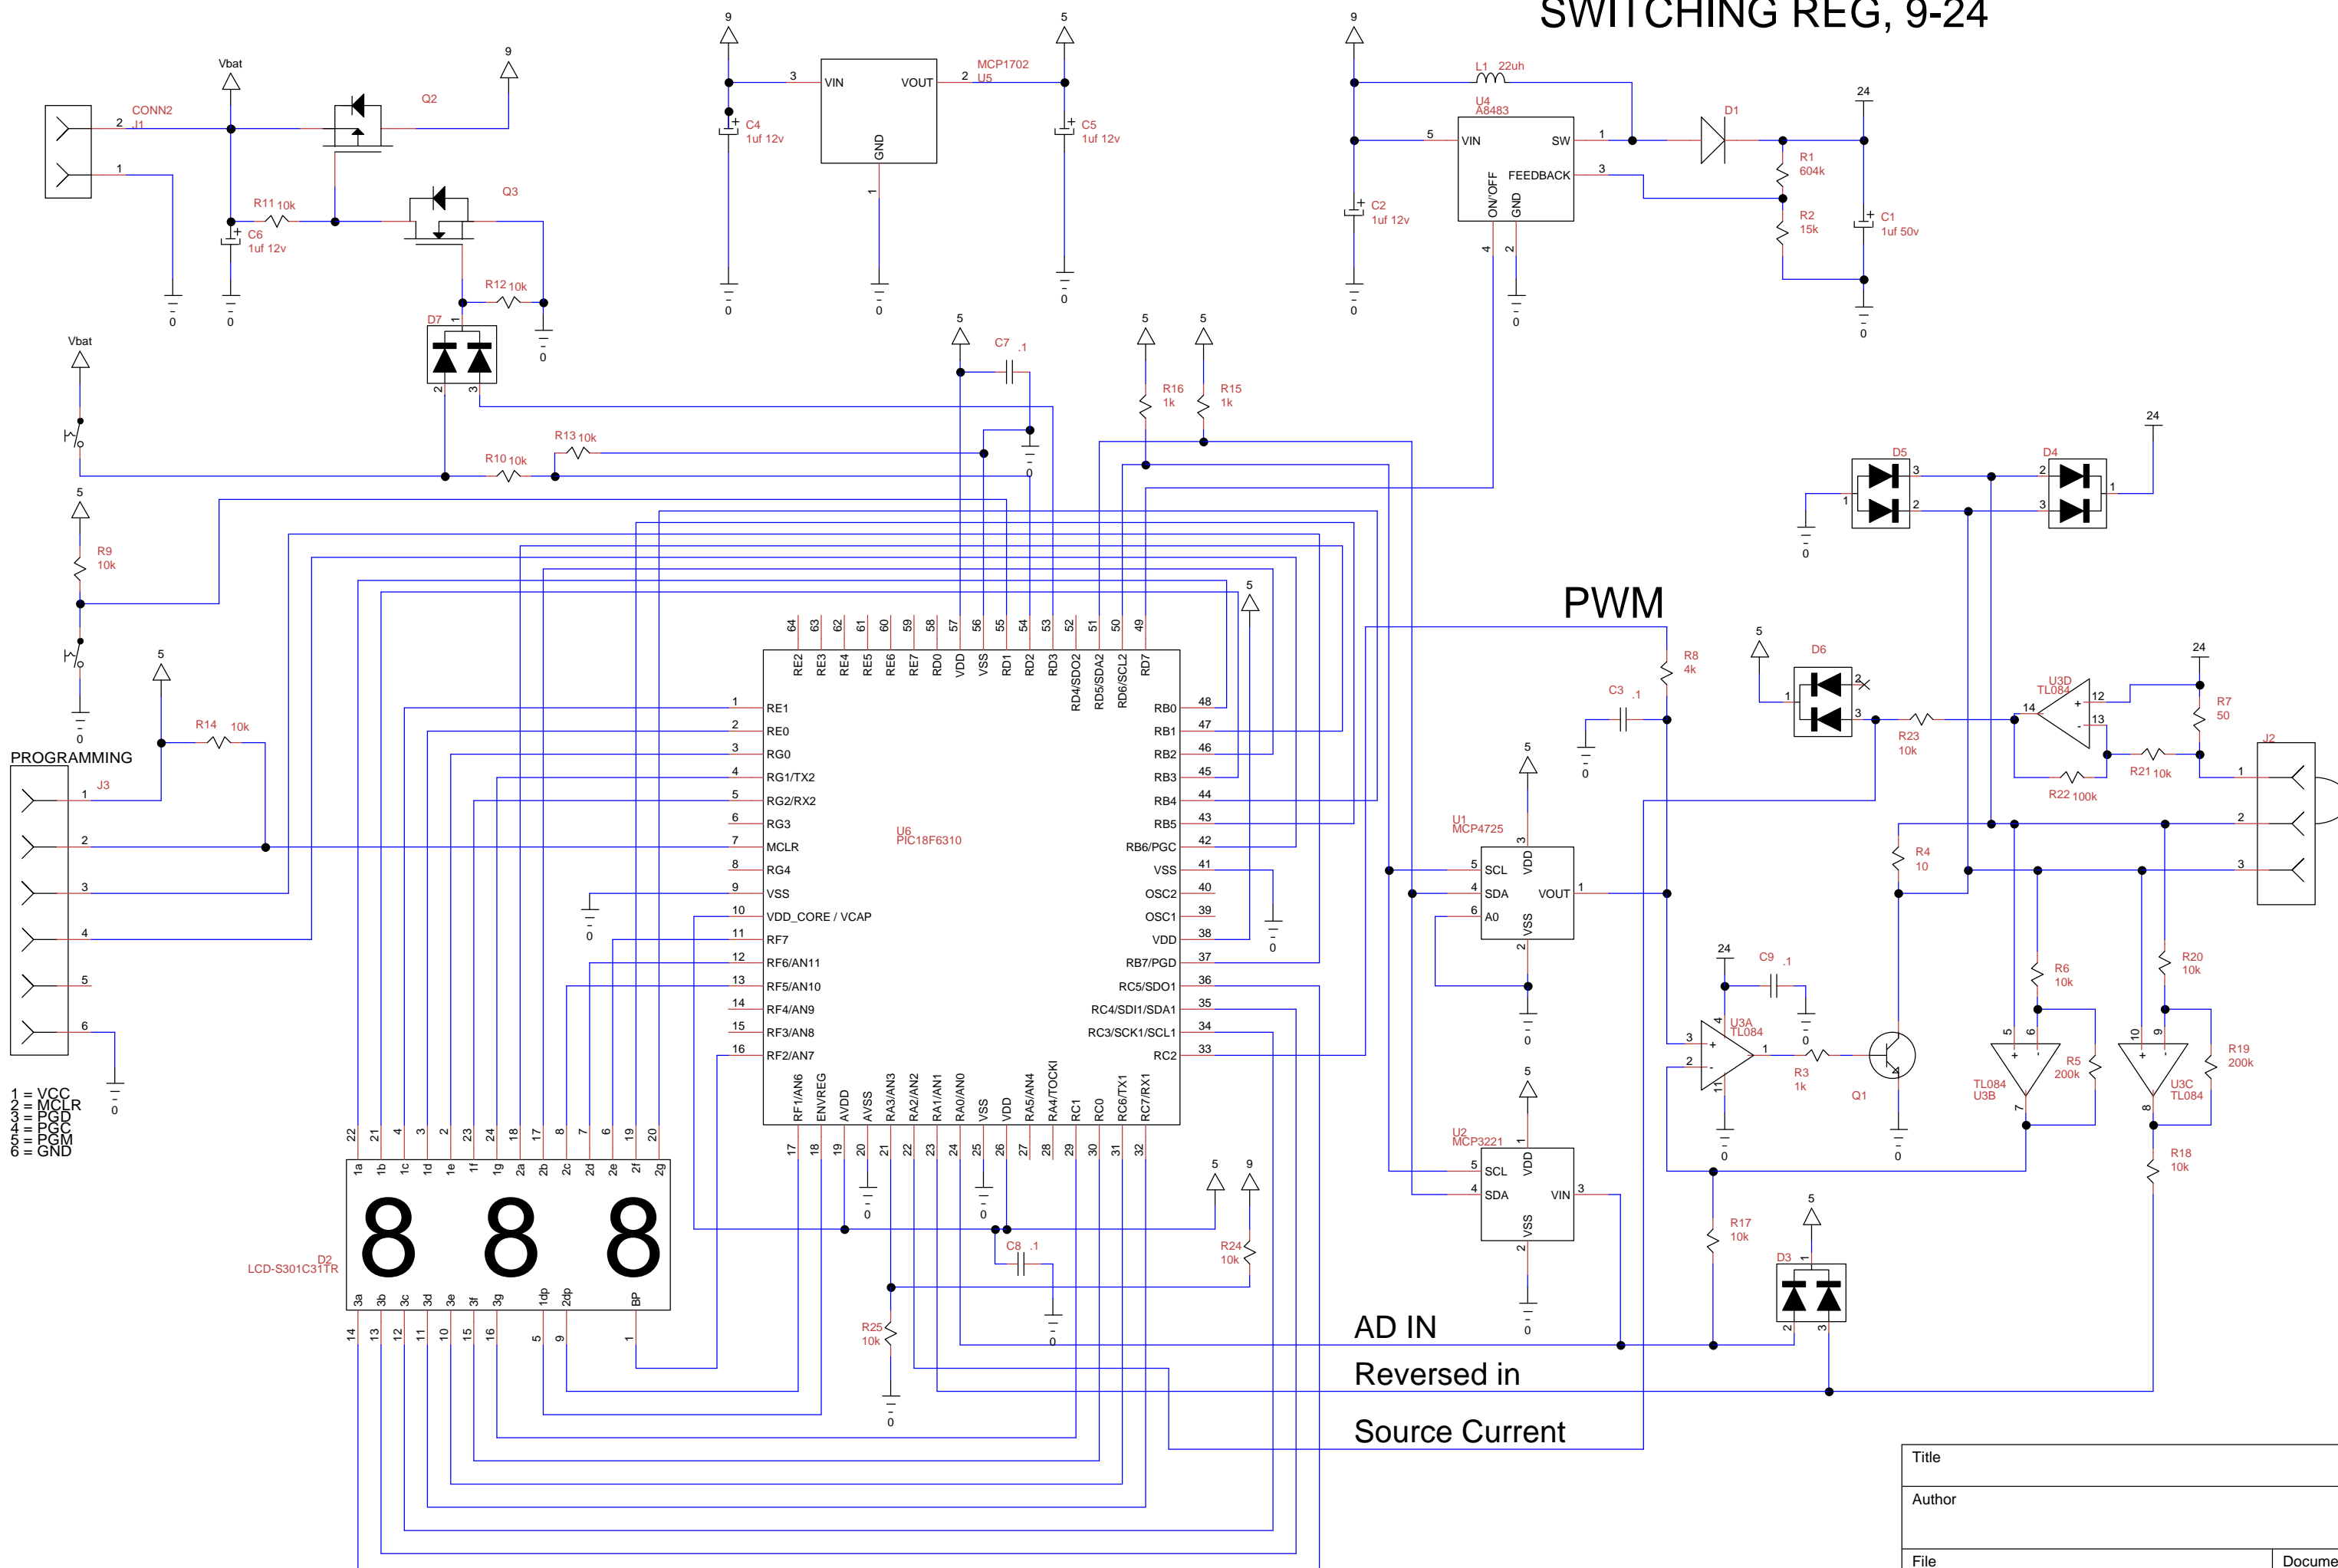

SWITCHING REG, 9-24

AD IN
Reversed in
Source Current

Title		
Author		
File	Document	
s and Settings\Les H\My Documents\csource.dsn		
Revision	Date	Sheets
1.0		1 of 1